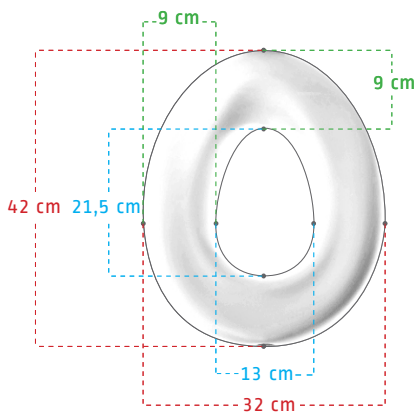

# POTTY Toilet seat

Elongated Potty Seat

Round Potty Seat

	Elongated	Round
Article no.	7402000x	7401000x
Overall Width	32 cm	35,5 cm
Overall Depth	42 cm	39 cm
Thickness	3 - 5 cm	2,5 - 5 cm
Size of the hole W x D	13 cm x 21,5 cm	16 cm x 19 cm