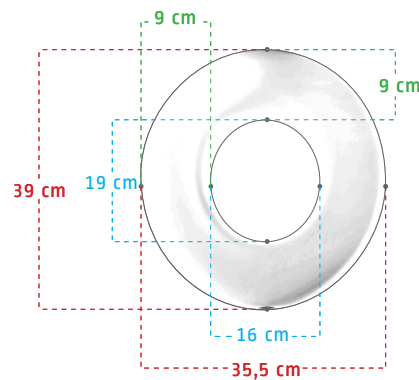

Elongated Potty Seat

Round Potty Seat

	Elongated	Round
Article no.	7402000x	7401000x
Overall Width	32 cm	35,5 cm
Overall Depth	42 cm	39 cm
Thickness	3 - 5 cm	2,5 - 5 cm
Size of the hole W x D	13 cm x 21,5 cm	16 cm x 19 cm